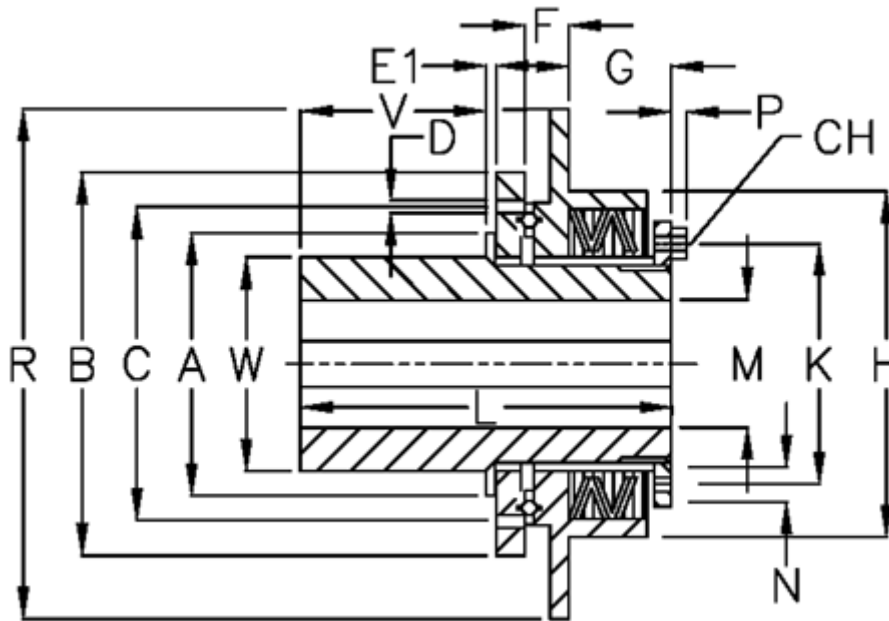

Article number: 46964522

Description: Synchron mini F 45 M

Measures

A	= 78	F	= 8.0	R	= 150
B	= 115	G	= 35.0	V	= 60.0
C	= 100	H	= 114	W	= 65
CH	= 10	K	= 86		
D	= 6xM6	L	= 127.0		
Disc spring mounting	= 3x1M	M max	= 45		
Disc spring version	= M - medium	M min	= 18		
E1	= 8.0	N	= ø5		